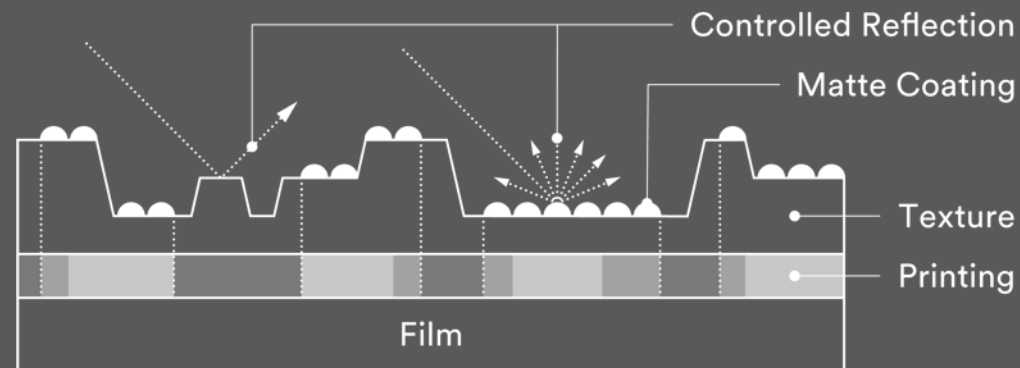

Premium Wood / +15 Designs

Catalog : **P8-9**

Key messages : **Realer than Real**

The new Premium Wood Series expresses the realistic appearance and texture of natural wood. The controlled reflection of the matte coating technology is combined with both fine and deep wood grain embossing and high-quality printing. This unique technology creates the optimum tone and texture of each species of wood.

Controlled Reflection Technology :

Realer than Real